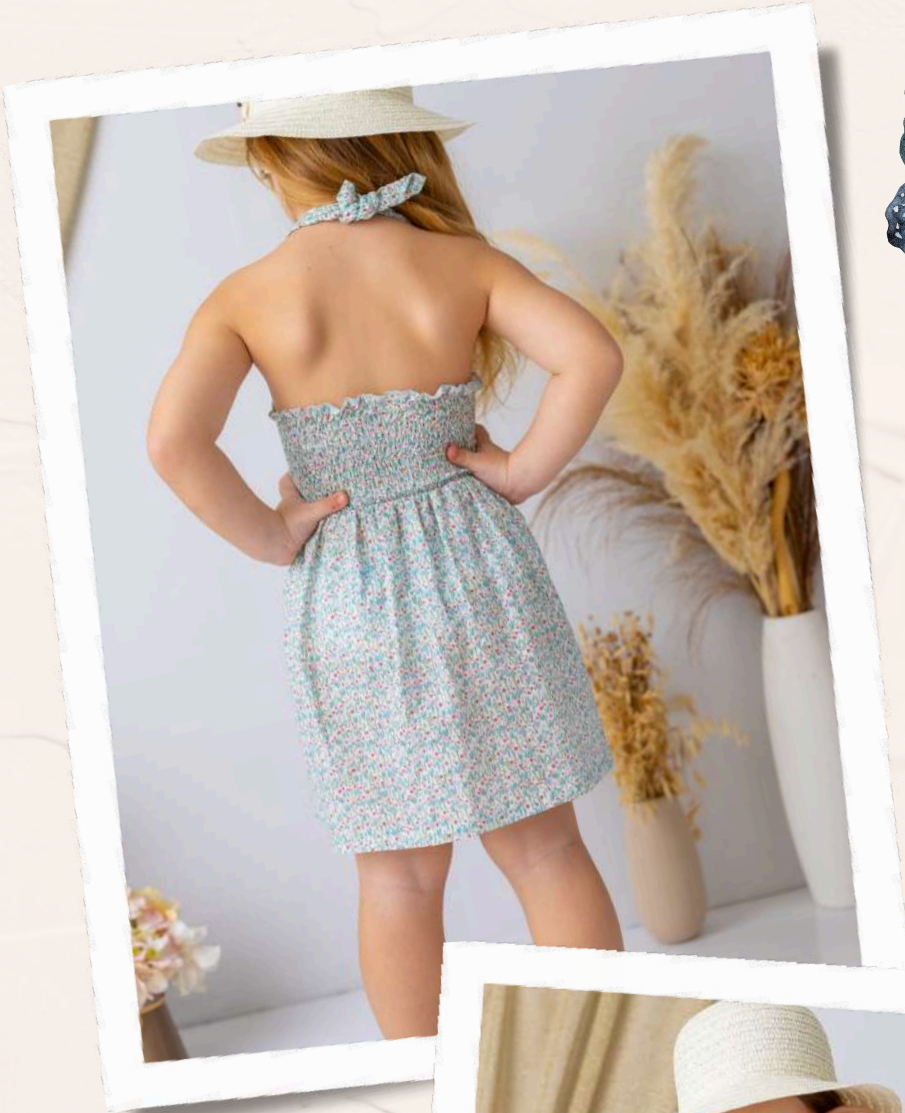

251M4LBY12  
2 - 8Y (7 PCS)  
%100 COTTON

soft 100%  
cotton

Comfortable  
fit with  
waistband

Reversible  
floral skirt

251M4LBY11  
2 - 8Y (7 PCS)  
%100 COTTON

251M4LBY32  
2 - 8Y (7 PCS)  
%100 COTTON