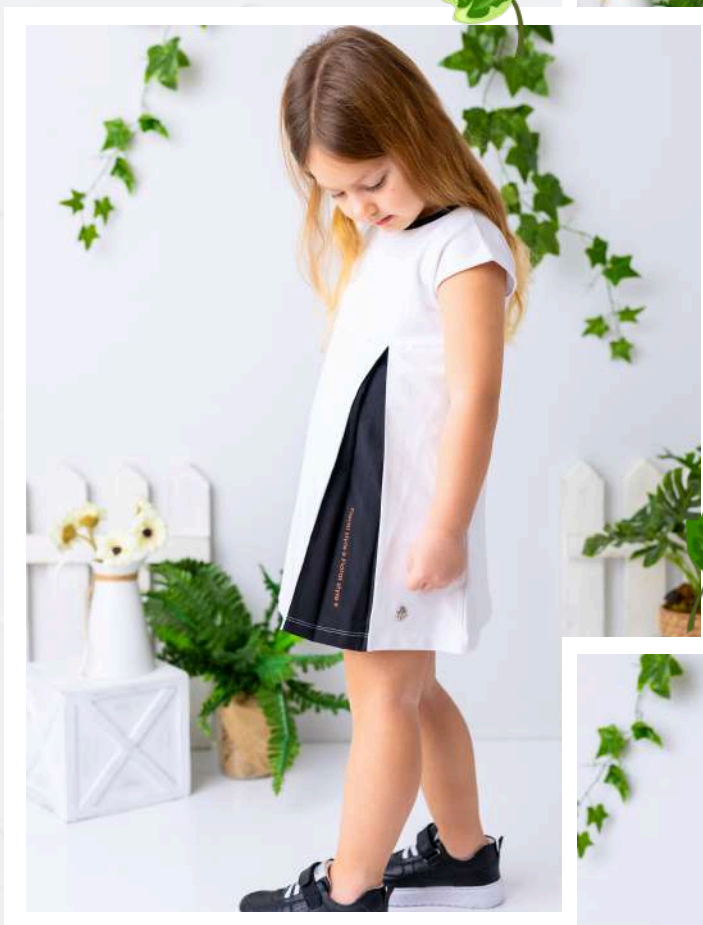

322127 - F
2-7Y (6 PCS)
%95 COTTON %5 ELASTANE