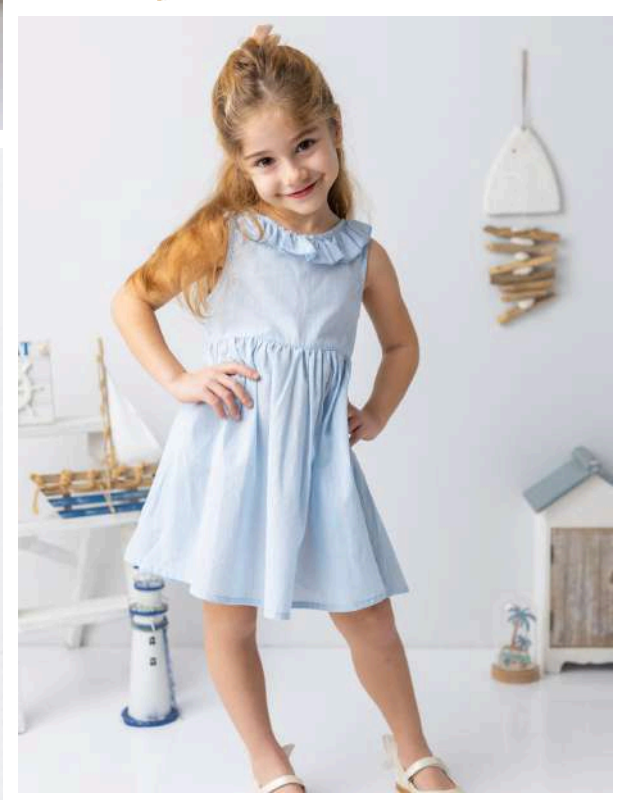

251M4LBY33
2 - 8Y (7 PCS)
%100 COTTON